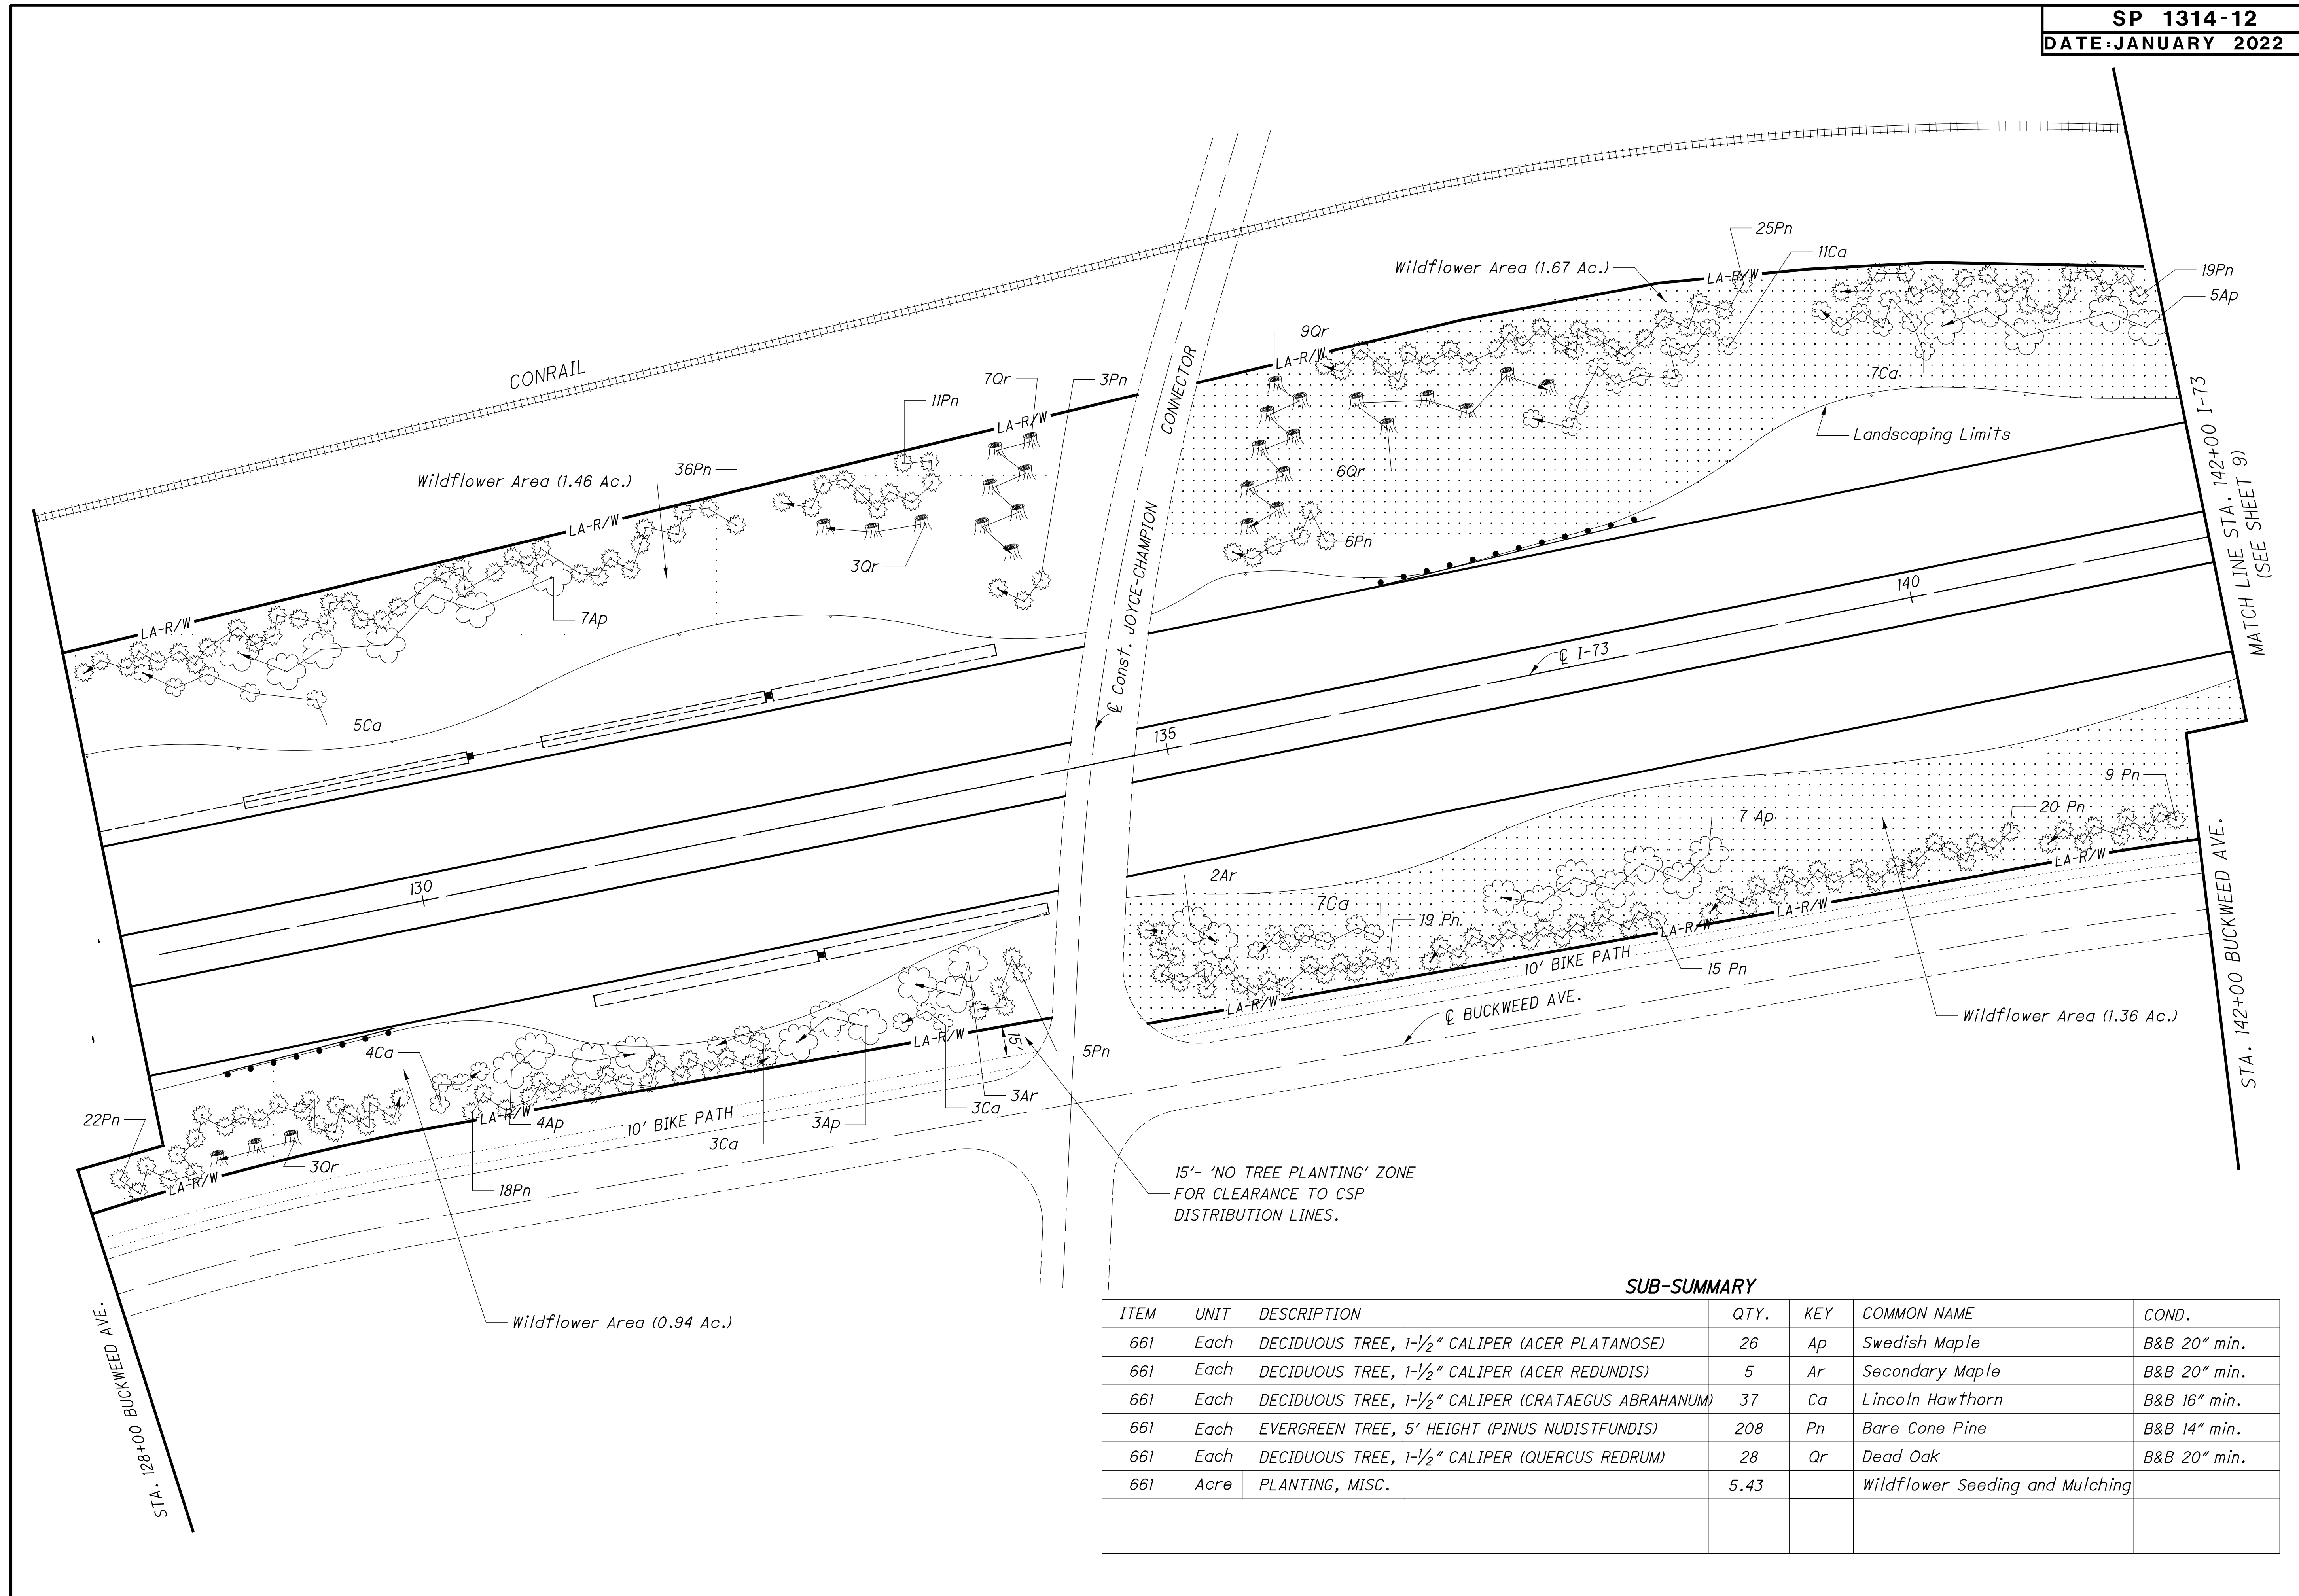

CALCULATED
MTG
CHECKED
CJM

LANDSCAPING PLAN

LUC-73-3.93

SUB-SUMMARY

ITEM	UNIT	DESCRIPTION	QTY.	KEY	COMMON NAME	COND.
661	Each	DECIDUOUS TREE, 1-1/2" CALIPER (ACER PLATANOSE)	26	Ap	Swedish Maple	B&B 20" min.
661	Each	DECIDUOUS TREE, 1-1/2" CALIPER (ACER REDUNDIS)	5	Ar	Secondary Maple	B&B 20" min.
661	Each	DECIDUOUS TREE, 1-1/2" CALIPER (CRATAEGUS ABRAHANUM)	37	Ca	Lincoln Hawthorn	B&B 16" min.
661	Each	EVERGREEN TREE, 5' HEIGHT (PINUS NUDISTFUNDIS)	208	Pn	Bare Cone Pine	B&B 14" min.
661	Each	DECIDUOUS TREE, 1-1/2" CALIPER (QUERCUS REDRUM)	28	Qr	Dead Oak	B&B 20" min.
661	Acre	PLANTING, MISC.	5.43		Wildflower Seeding and Mulching	